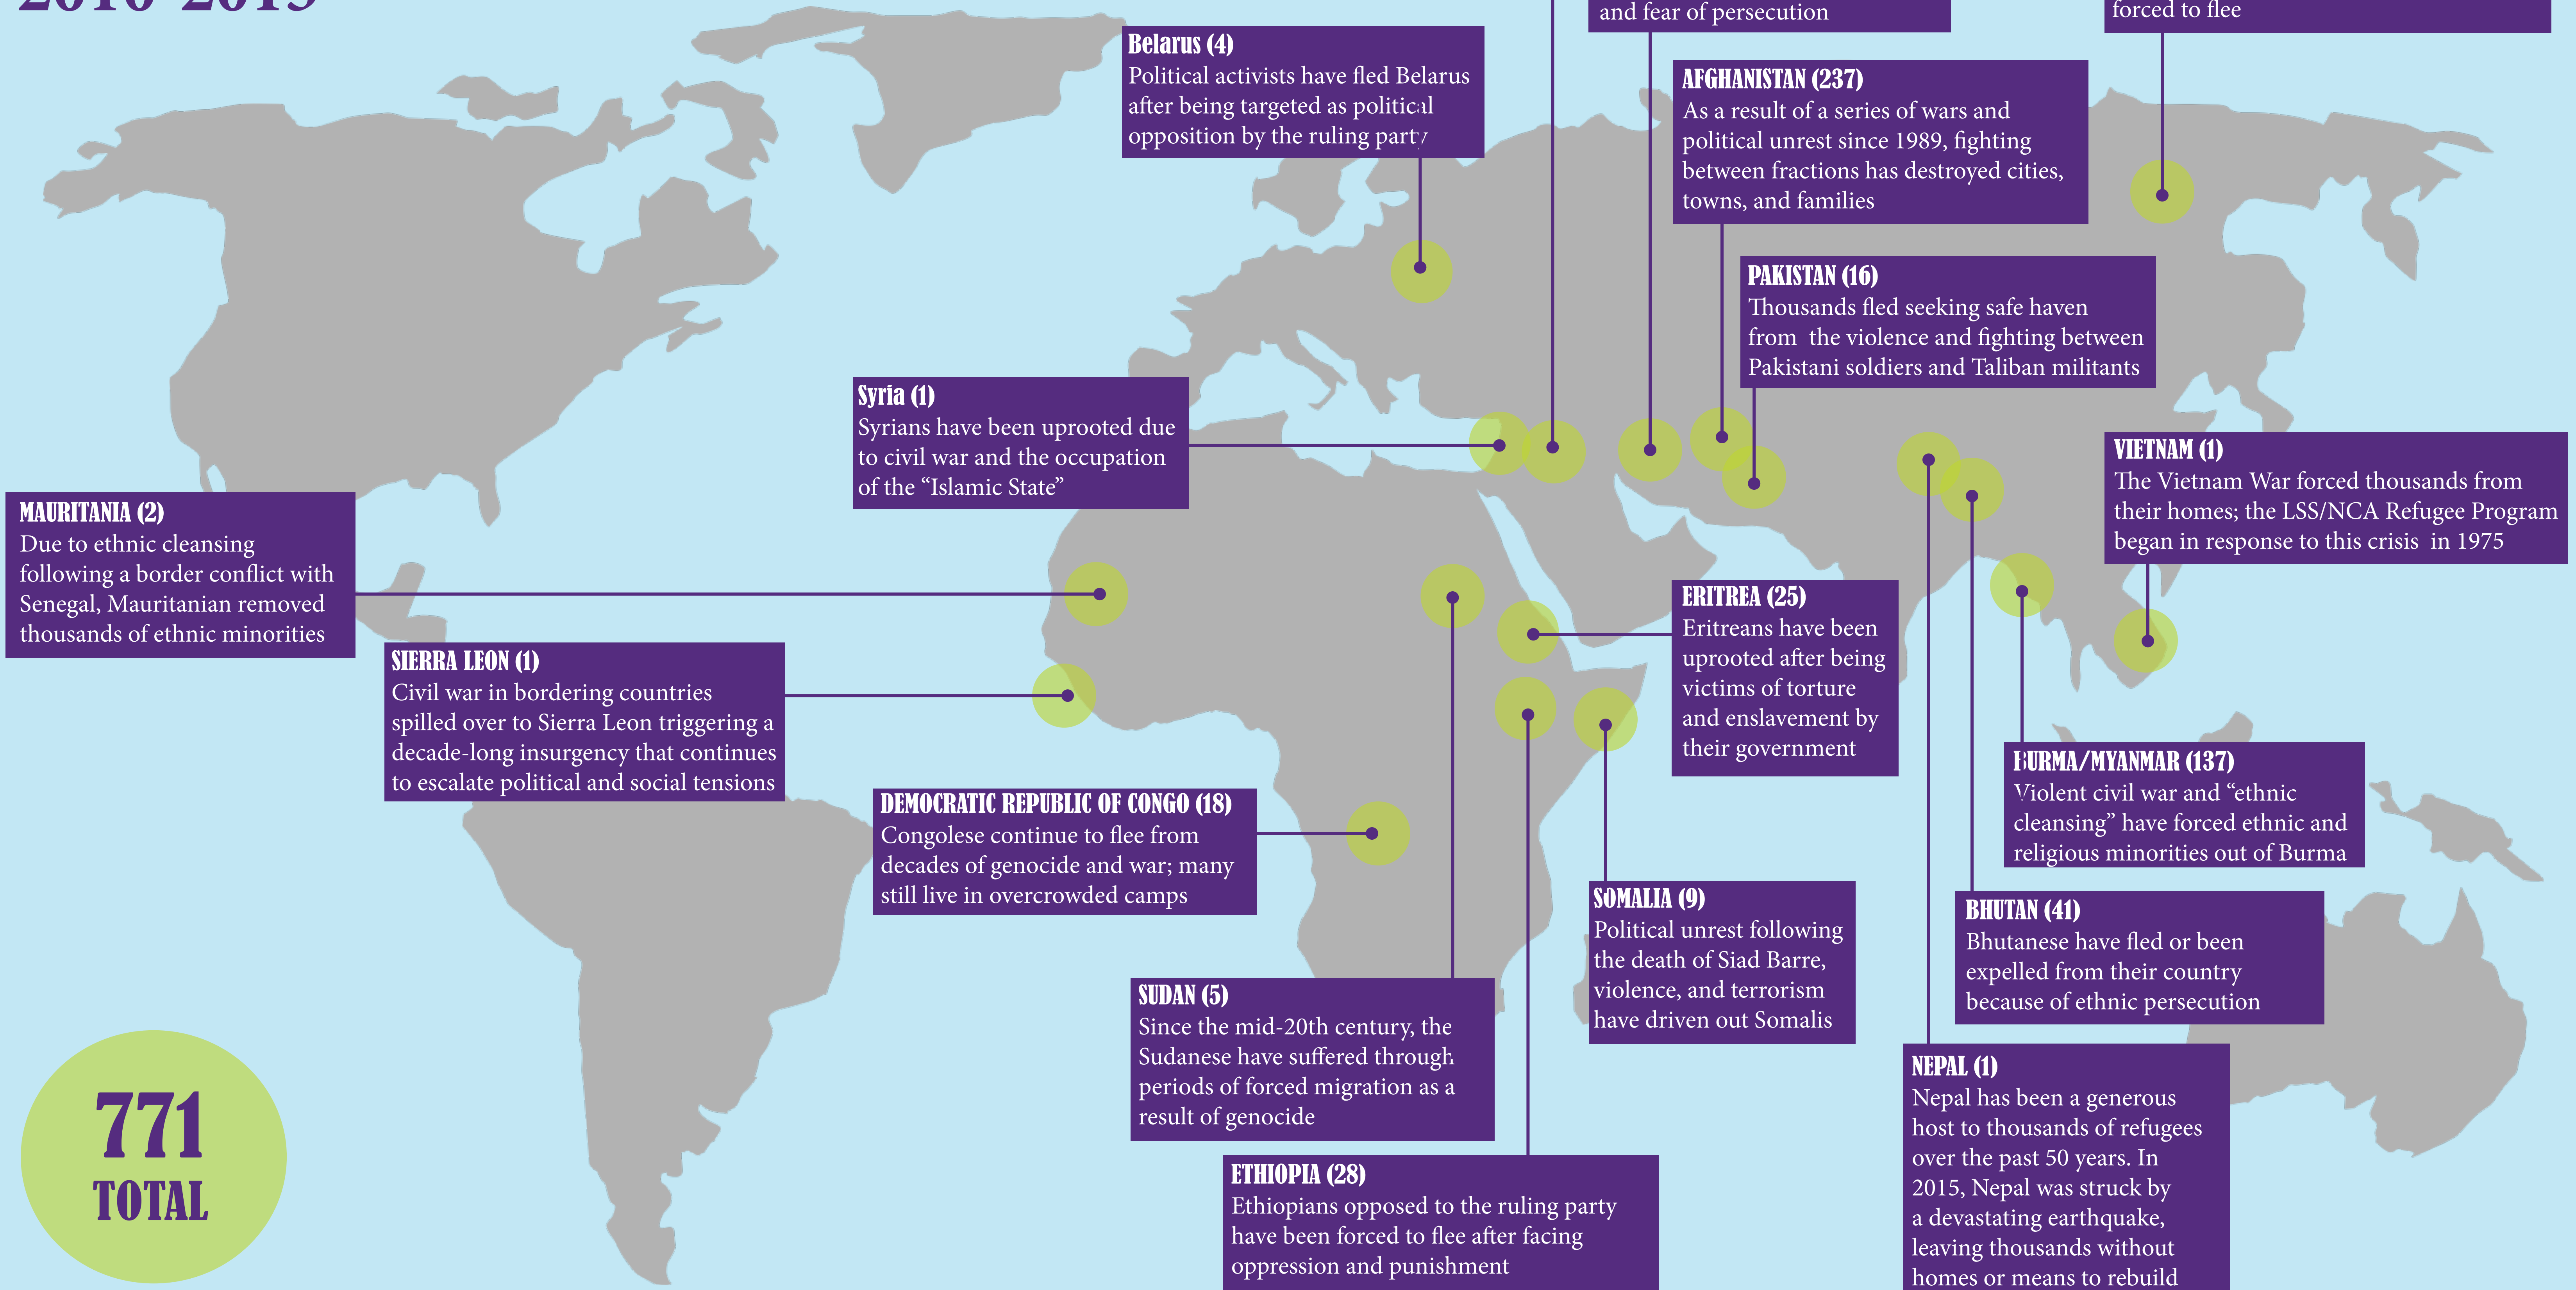

COUNTRY OF ORIGIN

Number of Refugees Resettled in Maryland 2010-2015

771
TOTAL